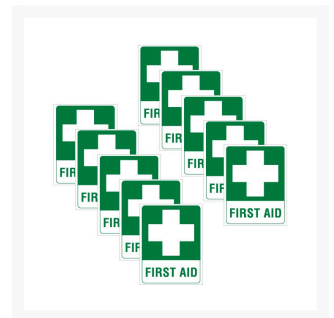

# First Aid Sign

## Description

Emergency Information Signs. Emergency Signs indicate the nearest location of emergency equipment such as First Aid Kits, Eye Wash Stations and Emergency Showers. These signs can also provide directions to emergency related facilities (Exits, First Aid, Safety equipment etc.). They may also contains instructions for handling a specific emergency. Features a white symbol and/or text on a green background. Emergency Information Signs must comply to AS 1319 regulations.