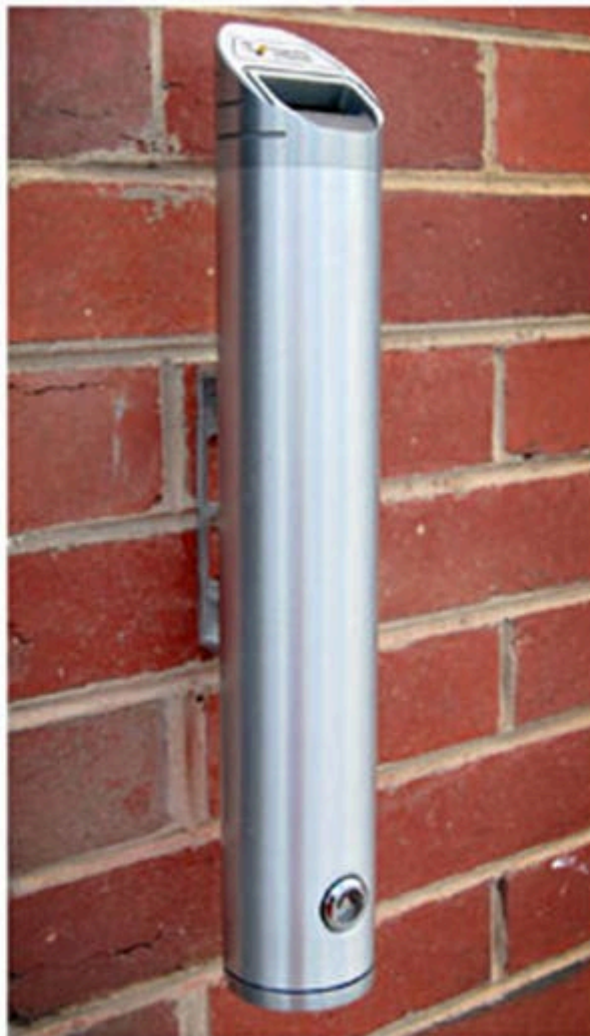

Mounted Pole Ashtray - Wall or Pole Mount

Product Images

Description

Keep your work area clean and tidy with this **easy to clean, tamper proof cigarette bin**.

Product notes:

- Includes both wall and pole mounting hardware - gives you more choice and flexibility.
- Size: 480mm x 80mm
- Weight: 1.6kg Aluminium