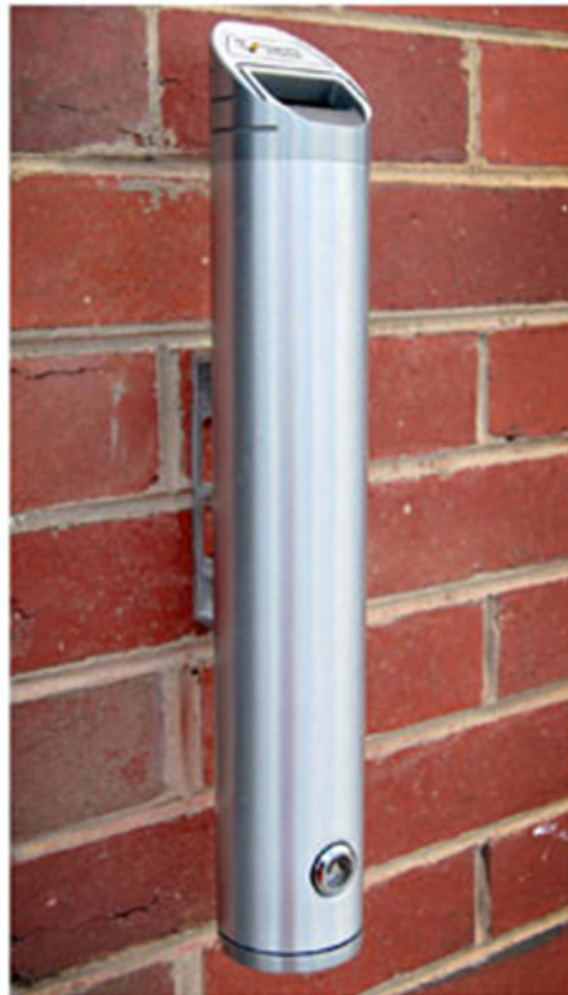

Mounted Pole Ashtray - Wall or Pole Mount

Product Images

Description

Keep your work area clean and tidy with this **easy to clean, tamper proof cigarette bin**.

Product notes:

- Includes both wall and pole mounting hardware - gives you more choice and flexibility.
- Size: 480mm x 80mm
- Weight: 1.6kg Aluminium