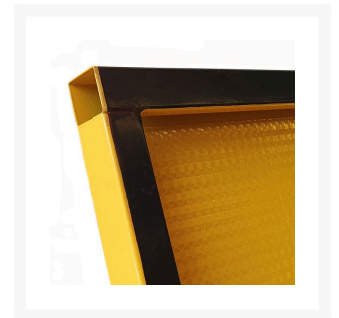

# Changed Traffic Conditions Ahead - Boxed Edge Sign

## Description

- The Boxed Edge Sign design offers extra strength and added stability when used with a pair of Bi-pod legs.
- Manufactured from Colorbond Steel.
- Features Class 1 Reflective Surface.
- **Team this sign with either the [Bi-Pod Folding](#) or [Bi-Pod Fixed](#) legs sold separately.**

## Products in this set

---

Changed Traffic Conditions Ahead (1200 x 900mm) -  
Boxed Edge Sign