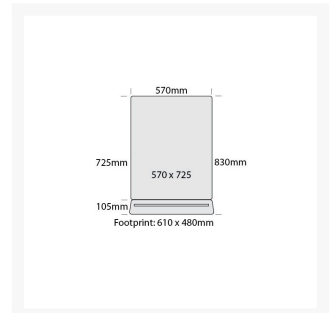

Portable Facility Sign

Product Images

Product Options

Sign Displays:	Blank Sign (inc base)
	Car Park Full Sign (inc base)
	Keep Left Sign (inc base)
	Keep Right Sign (inc base)
	No Entry Sign (inc base)
	Speed Limit 10 Sign (inc base)
	Shared Zone Sign (inc base)