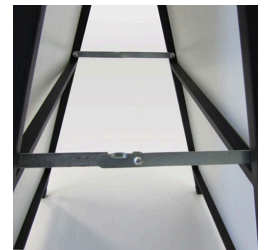

Corflute Insert A-Board Frame

Product Images

Description

- Strong and durable metal construction.
- The unique hinged top cap makes it easy to change inserts.
- European design with picture frame style creates a corporate look.
- Features unique anti-scratch satin black coating on frame.
- Change your graphic in seconds – simply slide in and slide out.
- Folds flat for easy transportation and storage.
- Size: 600 x 900mm

*Includes frame only - purchase sign display boards separately.