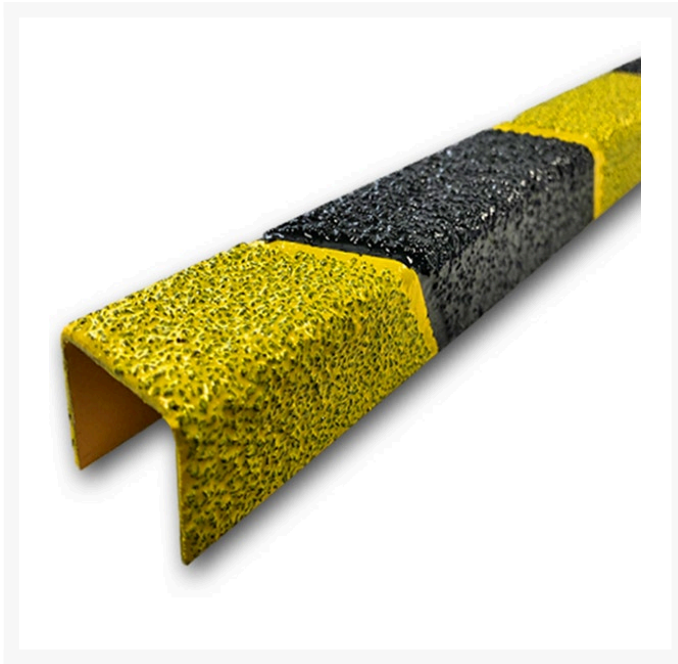

# Ladder Rung Covers

## Description

---

Falls from workplace ladders are common in Australia and are known to result in broken bones, severe spinal or head injuries, or even fatalities. Did you know: Even a brand new ladder with untreated metal or wooden rungs can be highly dangerous.

Vigil Anti Slip Ladder Rung Covers **eliminate the risk of ladder slips by increasing the surface area for foot contact**, improving rung visibility and increasing the friction coefficient.

- Rung covers anti-slip functions will not be impacted by severe weather, spillages or even immersion in viscous or corrosive fluids.
- 10-year manufacturers warranty.
- Available in 2 shape profiles: Square or Tubular (semi-circular)
- Both variants are available in a huge range sizes to suit any diameter or cross-section.
- Standard lengths vary from 300mm for foot only protection through to 450mm.
- Manufactured in light industrial grade anti-slip silicon carbide to ensure a non-abrasive anti-slip that will not damage bare hands.
- **Available in 4 great colours:**
  - Safety Yellow,
  - Black,
  - Tiger Stripe (Black and Yellow stripe), and
  - Photoluminescent (Glow in the Dark), shines brightly in darkened areas - charged by sunlight or commercial lighting.
- All colours are designed to offer excellent visual highlighting in all spaces.
- Rung covers can be attached using glue adhesive (most efficient - does not require a hot work permit), self tappers or pop rivets, or alternatively they can be tack welded to the existing rung.
- Note, a minimum of 6 hours must pass between the completion of ladder rung the installation and use of the ladder.