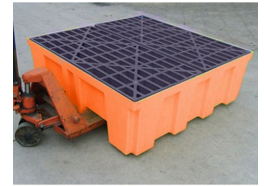

Bulldog™ Spill Pallet (4 Drum 488L)

Product Images

Description

Efficiently capture leaks and spills from drums and containers in any environment.

- Tough polyethylene construction is suitable for harsh indoor and outdoor environments.
- Highly visible and resistant to a wide range of industrial liquids.
- Rugged construction for additional strength and durability.
- Takes an industry-leading sump capacity of 488L and a massive load capacity of 2260kg.
- Individual units are nestable for efficient storage and transport.

- 2-way Forklift Access
- Tyne Pocket Size: 280mm(W) x 110mm(H)

Additional Information

Brand	Bulldog™
Pallet Suits	4 Drum
Dimensions	Height: 432mm x Width: 1320mm x Length: 1320mm
Sump Capacity	488L
Load Bearing Capacity	2260kg
Weight	40kg