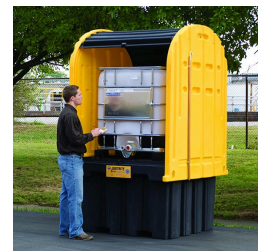

Justrite™ IBC Outdoor Storage Shed And Containment Sump

Product Images

Description

This IBC Shed offers reliable and secure outdoor storage for intermediate bulk containers.

- Made of eco-friendly, 40% recycled polyethylene.
- The large 1408L leak-proof sump exceeds Australian Regulations and protects against large volume spills.

- Sturdy pillar supports accept a high 4082kg of uniformly distributed load.
- Pillars are removable for easy sump clean-up.
- The lockable roll-top doors offer dual access with a handy reach pole that conveniently stores on the side-wall.
- Two-way forklift pockets make it easy to relocate an empty Shed.
- **NOTE:** *Storage Drums/Containers are not included.*

Additional Information

Brand	Justrite™
Pallet Suits	1 Intermediate Bulk Container
Dimensions	Length: 1543mm x Width: 1740mm x Height 2635mm
Sump Capacity	1408L
Load Bearing Capacity	4082kg
Weight	282kg