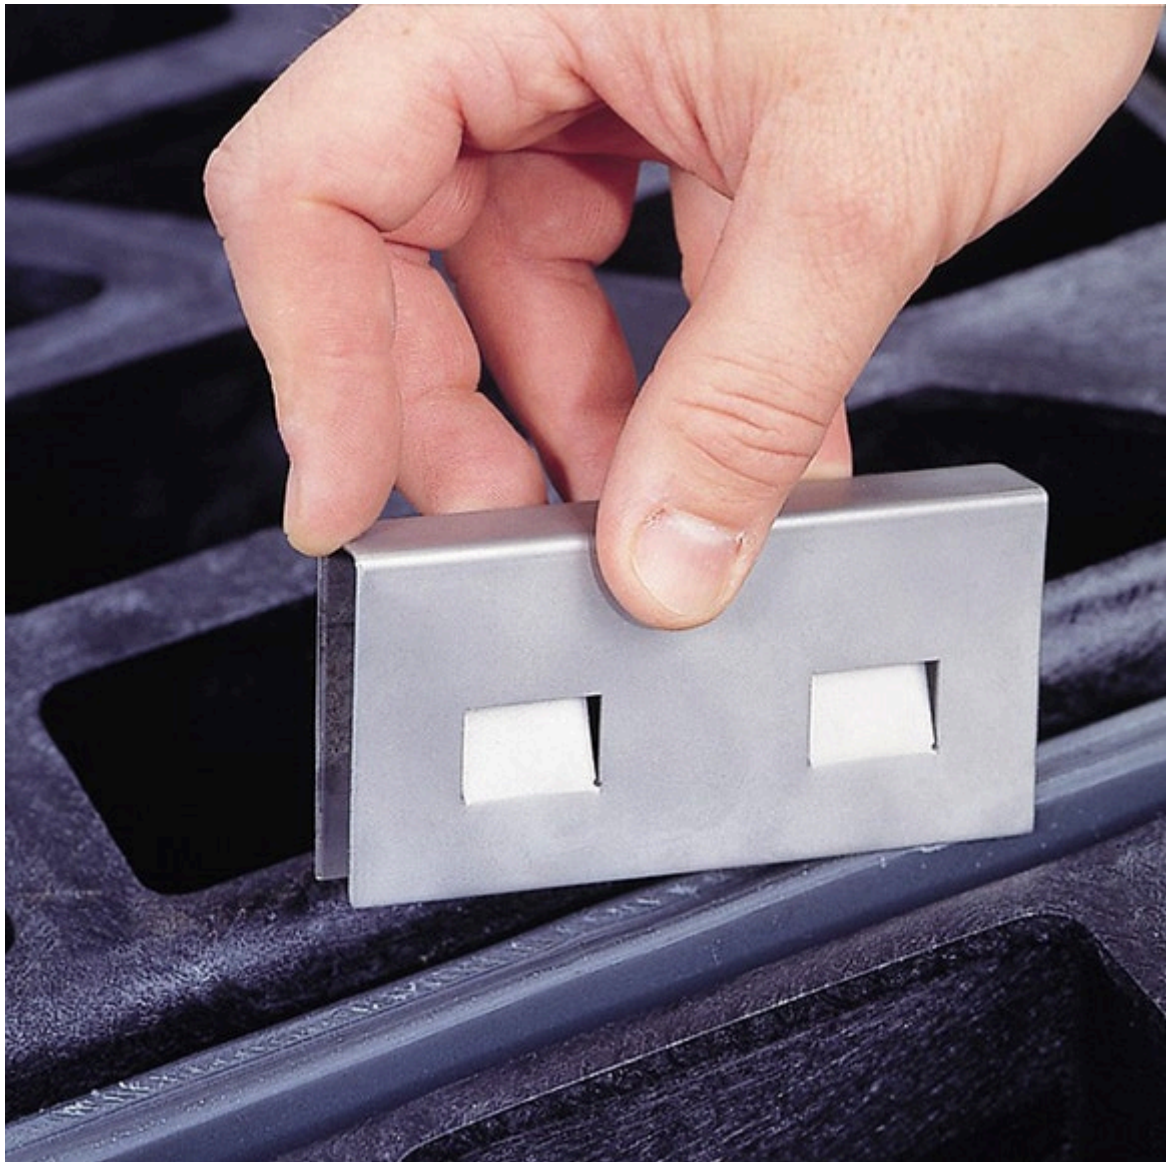

Justrite™ Spill Deck Joining Clamp (pair)

Product Images

Description

Firmly lock spill decks together to expand your storage space.

- This modular clip system connects to all Accumulation Centre Bunds, Justrite Spill Decks.
- Manufactured from Stainless Steel.
- Colour: silver
- Complies with code of practice.
- Unique joining clips allow you to build customised solutions by joining units together.
- Meets EPA and UFC requirements.

Additional Information

Brand	Justrite™
Pallet Suits	Joining Clamp
Dimensions	Width: 100mm x Depth: 50mm
Weight	0.5kgs