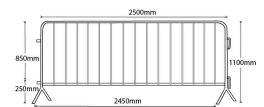

Heavy Duty Crowd Control Barrier

Product Images

Description

Bronson's Heavy Duty Crowd Control Barriers are tough, portable and interlocking.

Product Notes:

- They are made from hot-dip galvanised steel for outstanding durability.
- Lockbolts are located at both the top and bottom of each panel to provide excellent stability when joining multiple panels together.
- Applications include outdoor events, street closures and festivals.
- Each panel comes with a flat steel naming plate should you require council or company identification.
- Dimensions: 2500(L) x 1100(H)mm
- Material: Hot Dip Galvanised
- Weight: 21kg
- Colour: Silver