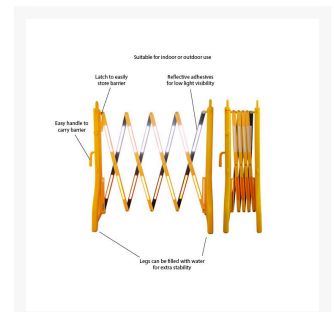

2.4m Lightweight Plastic Expanding Barrier

Product Images

Description

This lightweight portable, expanding, crowd control barrier is compact and suitable for indoor or outdoor use.

The plastic slats and legs are strong, and if extra stability is needed the legs can be filled with water to make it even sturdier. Reflective adhesives are on the slats for the night or low light visibility.

- **When fully extended, the unit is 2.3metres wide.**
- A versatile and portable solution to all your pedestrian & traffic control problems.

Additional Information

Colour	Yellow/Black
Barrier Length	260mm fully expands to 2340mm
Barrier Width	380mm
Barrier Height	960mm
Barrier Weight	2.85kg