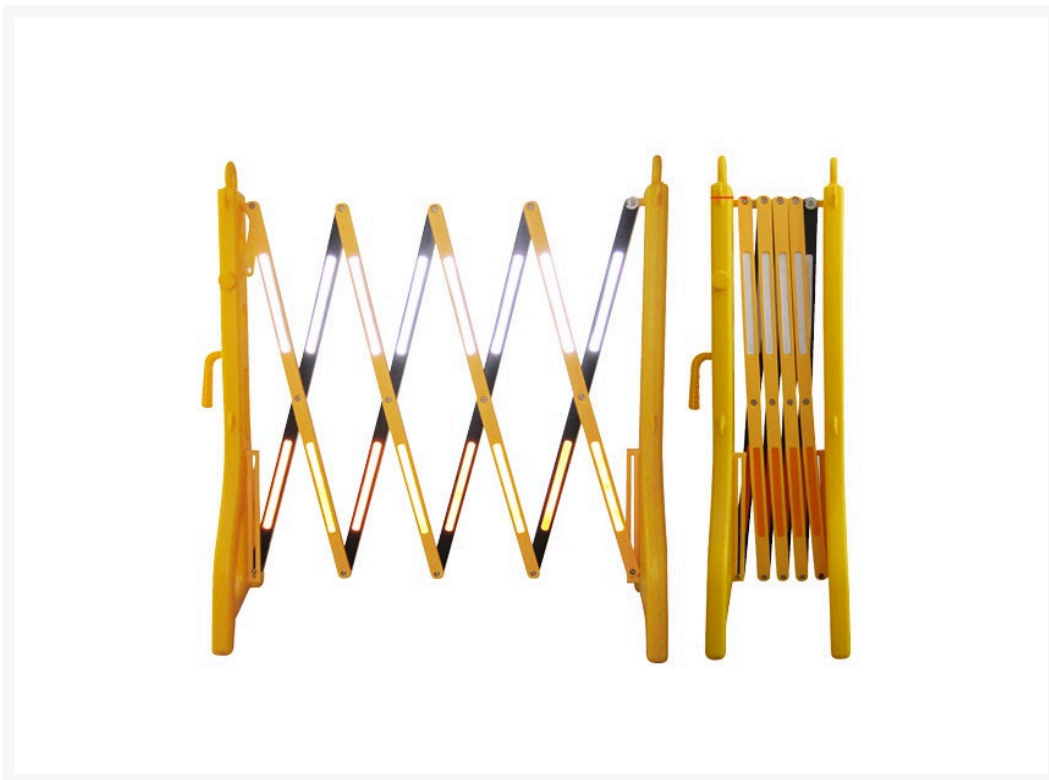

2.4m Lightweight Plastic Expanding Barrier

Product Images

Description

This lightweight portable, expanding, crowd control barrier is compact and suitable for indoor or outdoor use.

The plastic slats and legs are strong, and if extra stability is needed the legs can be filled with water to make it even sturdier. Reflective adhesives are on the slats for the night or low light visibility.

- **When fully extended, the unit is 2.3metres wide.**
- A versatile and portable solution to all your pedestrian & traffic control problems.

Additional Information

Colour	Yellow/Black
Barrier Length	260mm fully expands to 2340mm
Barrier Width	380mm
Barrier Height	960mm
Barrier Weight	2.85kg