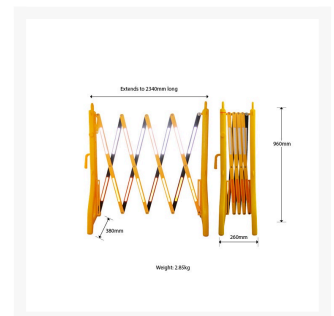

2.4m Lightweight Plastic Expanding Barrier

Product Images

Description

This lightweight portable, expanding, crowd control barrier is compact and suitable for indoor or outdoor use.

The plastic slats and legs are strong, and if extra stability is needed the legs can be filled with water to make it even sturdier. Reflective adhesives are on the slats for the night or low light visibility.

- **When fully extended, the unit is 2.3metres wide.**
- A versatile and portable solution to all your pedestrian & traffic control problems.

Additional Information

Colour	Yellow/Black
Barrier Length	260mm fully expands to 2340mm
Barrier Width	380mm
Barrier Height	960mm
Barrier Weight	2.85kg