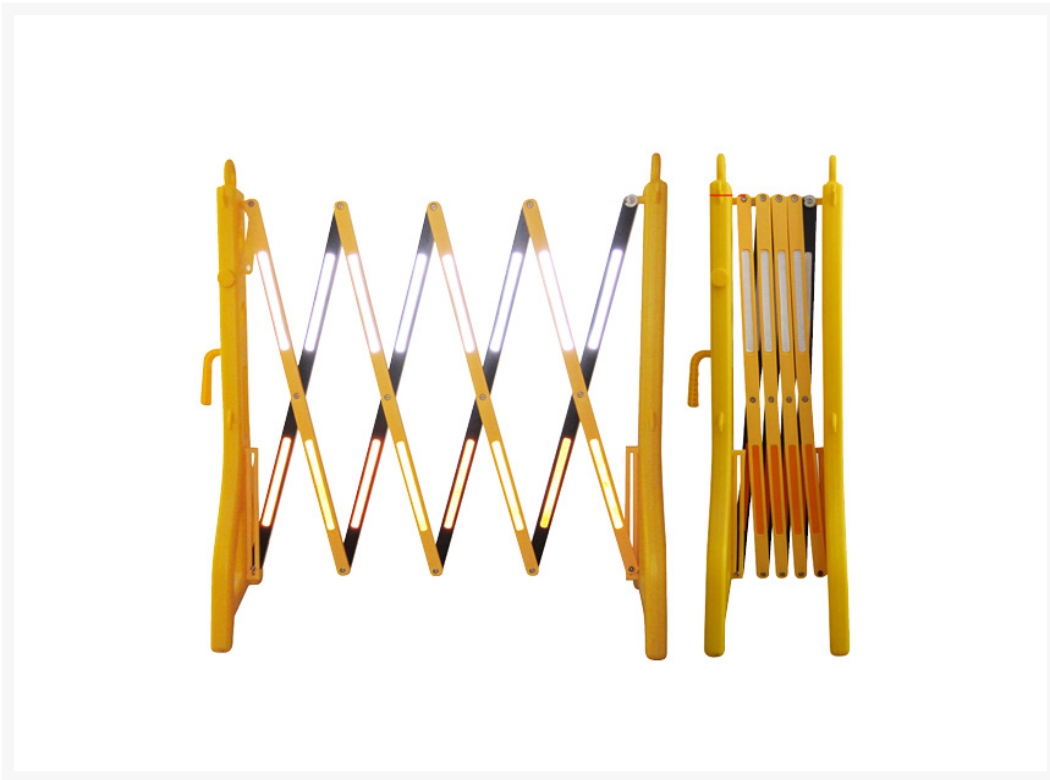

Lightweight Plastic Expanding Barrier

Product Images

Short Description

Description

This lightweight portable, expanding, crowd control barrier is compact and suitable for indoor or outdoor use. The plastic slats and legs are strong, and if extra stability is needed the legs can be filled with water to make it even sturdier. Reflective adhesives are on the slats for the night or low light visibility. When fully extended, the unit is 2.3metres wide.

- A versatile and portable solution to all your pedestrian & traffic control problems.

Additional Information

Webbing Colour	Red
Colour	Yellow/Black
Barrier Length	260mm fully expands to 2340mm
Barrier Width	380mm
Barrier Height	960mm
Barrier Weight	2.85kg