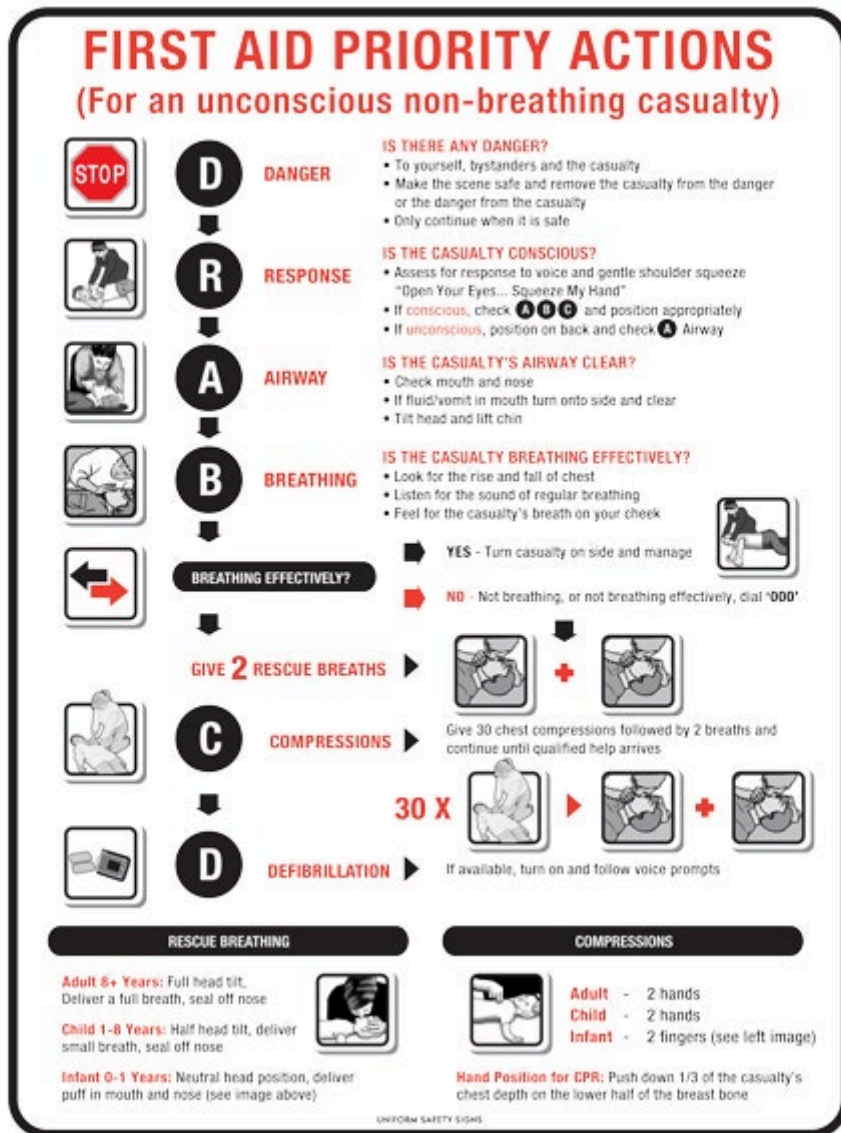

CPR Response Chart

Product Images

Description

This chart details first aid priority actions for an unconscious non-breathing casualty.

Additional Information

Safety Sign Type	Safety Posters
Sign Material	Colorbond Steel
Sign Size	600mm x 450mm