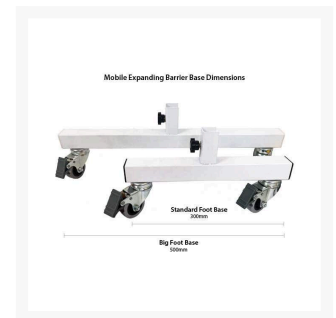

White Big Foot Base (Suits 5m Bulldog™ Mobile Expanding Barrier)

Product Images

Description

Provide extra stability when using the Mobile Barrier outdoors.

- Perfect for windy conditions or to add extra stability in crowd control.
- A simple 10-second operation to lock on.
- 500mm wide.
- Available in [Yellow](#) or [White](#).
- **Big Foot Base feet are sold individually.**