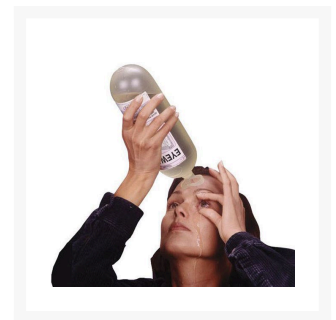

Tobin Transport Stand Refill Bottles (2 x 1 Litre)

Product Images

Description

Designed to empty under natural pressure, giving a soft flow with 6 streams of sterile saline solution.

- Specially designed system for fast application.
- Provides soft flow.
- Includes 2 x 1 Litre bottles to refill A5609 Tobin Transport Stand.
- Each 1-litre bottle gives approximately 3 minutes washing time.
- The sterile bottles have a 3-year shelf life from time of manufacture.
- Safer than competitors - Once air vent is opened, the flow cannot be increased by squeezing the bottle.