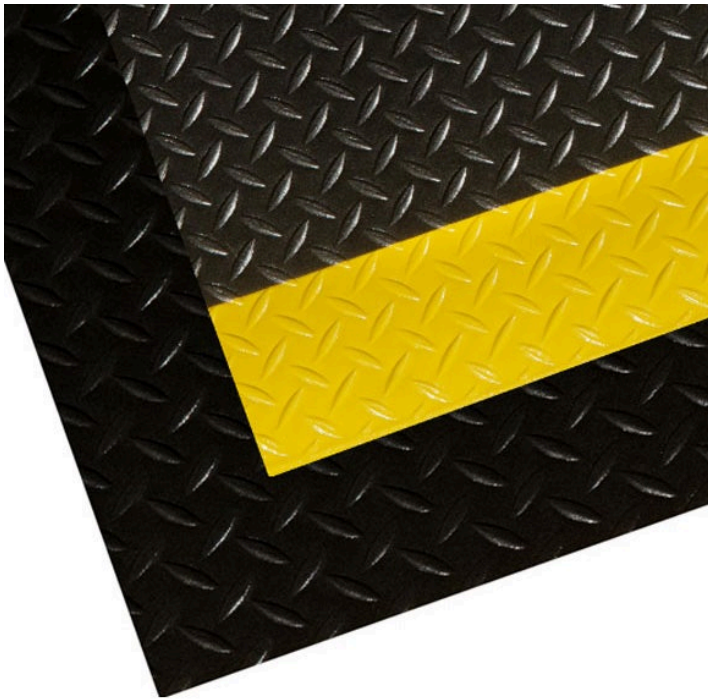

Soft Foot Diamond Deluxe Mats

Product Images

Description

Deluxe Soft Foot matting is an ultra-comfortable anti-fatigue mat made from a thick closed cell PVC foam.

- Ideal for dry areas such as checkouts, counters, production lines, warehouses and much more.
- Comfortable cushion surface Provides relief from constant standing.
- Checker plate surface provides grip for user.
- Made from closed cell foam that will not absorb liquids.
- Easy to cut - can be trimmed to shape or size.
- Easy to clean - can be swept, mopped or wiped clean.
- Safety border option increases visibility of mat.
- HACCP certified for use in dry areas.
- Available in black or with a hi-vis yellow border to suit any application.
- Mat thickness: 13mm

Additional Information

Brand	MatTEK®
Mat Type	Anti Fatigue

Product Options

Mat Colour:	Black
	Black (with Yellow Border)
Mat Size:	600 x 900mm
	900 x 1500mm