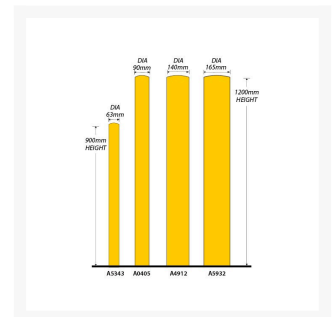

Surface Mount Steel Bollard 63mm

Product Images

Description

These surface mounted bollards are perfect for protecting buildings, entrance ways and machinery.

- Designed to withstand impact from cars, trucks and forklifts.
- 5mm steel walls are hot-dip galvanised.
- Powder-coated for enhanced performance in indoor and outdoor conditions.
- Colour: Safety Yellow
- Diameter: 63mm
- Height: 900mm
- Weight: 3.1kg
- Fixes to a surface via 3 x bolt holes.
- **Bolts supplied separately. We recommend the A4468 Sleeve Anchor Bolts for concrete and the A4918 Hilti Anchor Bolts for bitumen applications.**