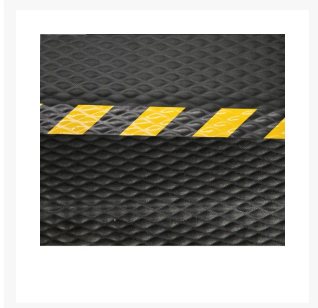

Dura Step Mats

Product Images

Description

Dura Step matting is an ultra-comfortable anti-fatigue and non-slip mat. It is made from nitrile rubber sheeting bonded to thick closed cell, grippy PVC foam.

- The best anti-fatigue mat available!
- Ideal for dry areas such as checkouts, counters, production lines, warehouses and much more.
- Ultra comfortable feel provides relief from constant standing.
- Rippled surface gives excellent traction for user.
- Closed cell foam base is very durable and will not absorb liquid.
- 100% nitrile rubber surface resists damaging effects of greases oils and common chemicals.
- Easy to clean - mat can be brushed, mopped or wiped.

- Yellow safety border option increases visibility of mat.
- Available in black or with a hi-vis chevron yellow/black border.
- Mat thickness: 15mm

Additional Information

Brand	MatTEK®
Mat Type	Anti Fatigue

Product Options

Mat Colour:	Black
	Black (with Chevron Border)
Mat Size:	600 x 850mm
	850 x 1500mm