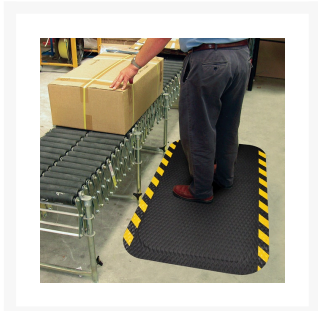

Dura Step Mats

Product Images

Description

Dura Step matting is an ultra-comfortable anti-fatigue and non-slip mat. It is made from nitrile rubber sheeting bonded to thick closed cell, grippy PVC foam.

- The best anti-fatigue mat available!
- Ideal for dry areas such as checkouts, counters, production lines, warehouses and much more.
- Ultra comfortable feel provides relief from constant standing.
- Rippled surface gives excellent traction for user.
- Closed cell foam base is very durable and will not absorb liquid.
- 100% nitrile rubber surface resists damaging effects of greases oils and common chemicals.
- Easy to clean - mat can be brushed, mopped or wiped.

- Yellow safety border option increases visibility of mat.
- Available in black or with a hi-vis chevron yellow/black border.
- Mat thickness: 15mm

Additional Information

Brand	MatTEK®
Mat Type	Anti Fatigue

Product Options

Mat Colour:	Black
	Black (with Chevron Border)
Mat Size:	600 x 850mm
	850 x 1500mm