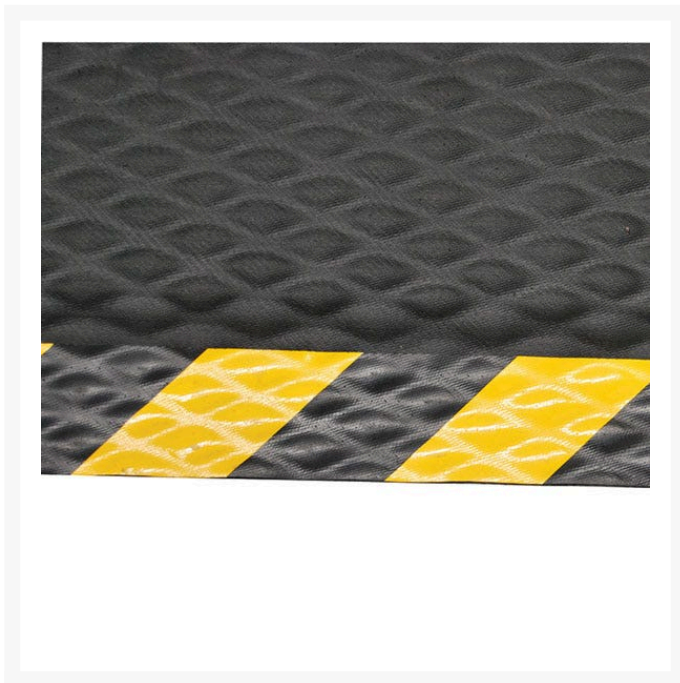

Dura Step Mats

Product Images

Description

Dura Step matting is an ultra-comfortable anti-fatigue and non-slip mat. It is made from nitrile rubber sheeting bonded to thick closed cell, grippy PVC foam.

- The best anti-fatigue mat available!
- Ideal for dry areas such as checkouts, counters, production lines, warehouses and much more.
- Ultra comfortable feel provides relief from constant standing.
- Rippled surface gives excellent traction for user.
- Closed cell foam base is very durable and will not absorb liquid.
- 100% nitrile rubber surface resists damaging effects of greases oils and common chemicals.
- Easy to clean - mat can be brushed, mopped or wiped.

- Yellow safety border option increases visibility of mat.
- Available in black or with a hi-vis chevron yellow/black border.
- Mat thickness: 15mm

Additional Information

Brand	MatTEK®
Mat Type	Anti Fatigue

Product Options

Mat Colour:	Black
	Black (with Chevron Border)
Mat Size:	600 x 850mm
	850 x 1500mm