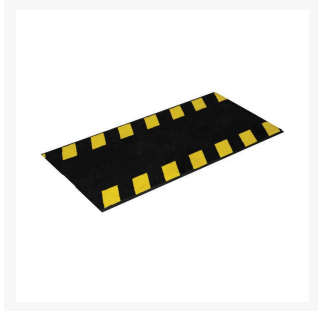

Cable Safe Mats

Product Images

Description

Cable Safe is designed to protect cords and cables from foot and wheeled traffic and to prevent the trip hazard from these also.

- Nitrile Rubber backed mat with a Nylon top.
- Specially formulated non-skid backing reduces mat movement on flooring.
- Wide cut-out channel on the underside of mat allows cables to pass through.
- Tight groove holds cables securely in place to eliminate trips on power cords.
- Durable Nitrile Rubber underside protects cords from damage from foot and wheel traffic.
- Easy to clean - can be hosed, machine washed or vacuumed.
- Chevron safety border option warns people of hazard.
- Two mats in one - incorporates a Cable Protector and an Entrance Mat in one.
- Mat thickness: 14mm

Click [here](#) to see our complete range of **Entrance, Anti-Fatigue, Wet Area and Specialty Mats**.

Additional Information

Brand	MatTEK®
Mat Type	Specialty

Product Options

Mat Size:	500 x 1000mm
-----------	--------------

Mat Colour:	Charcoal
-------------	----------

	Black (with Chevron Border)
--	-----------------------------