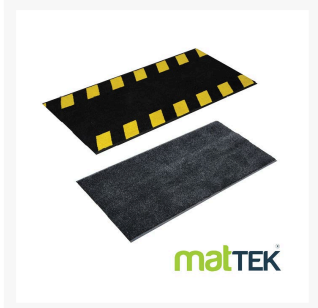

Cable Safe Mats

Product Images

Description

Cable Safe is designed to protect cords and cables from foot and wheeled traffic and to prevent the trip hazard from these also.

- Nitrile Rubber backed mat with a Nylon top.
- Specially formulated non-skid backing reduces mat movement on flooring.
- Wide cut-out channel on the underside of mat allows cables to pass through.
- Tight groove holds cables securely in place to eliminate trips on power cords.
- Durable Nitrile Rubber underside protects cords from damage from foot and wheel traffic.
- Easy to clean - can be hosed, machine washed or vacuumed.
- Chevron safety border option warns people of hazard.
- Two mats in one - incorporates a Cable Protector and an Entrance Mat in one.
- Mat thickness: 14mm

Click [here](#) to see our complete range of **Entrance, Anti-Fatigue, Wet Area and Specialty Mats**.

Additional Information

Brand	MatTEK®
Mat Type	Specialty

Product Options

Mat Size:	500 x 1000mm
-----------	--------------

Mat Colour:	Charcoal
-------------	----------

	Black (with Chevron Border)
--	-----------------------------