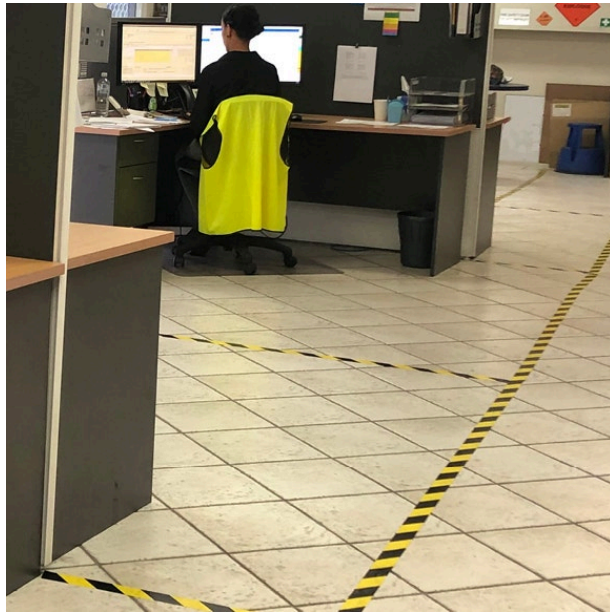

Blue Aisle Marking Tapes

Product Images

Description

Provide guidance and safety by colour coding your aisles and corridors.

- Ideal for marking beams, posts, aisles, stairways, doors, machines and walls.
- Economical, durable vinyl, simply apply to any clean, dry surface.
- Easy-to-apply by hand or use the Bronson Safety aisle marking machine.

Additional Information

Tape Type	Marking
Tape Colour	Blue

Product Options

Tape Width:	50mm
	75mm
	102mm
Tape Length:	33m