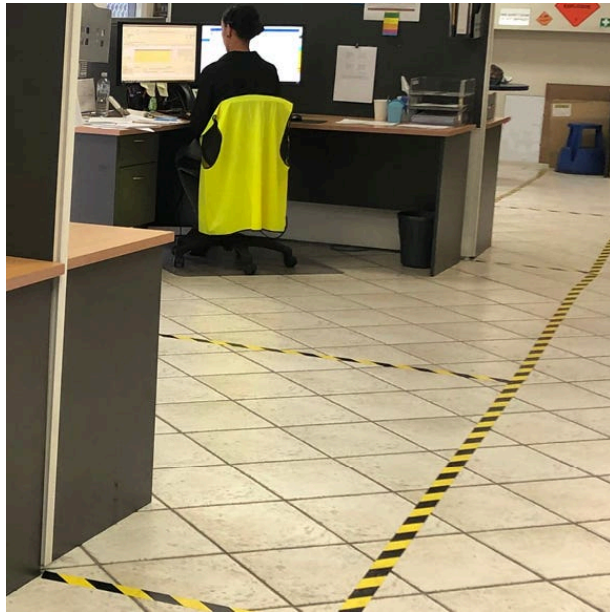

Yellow Aisle Marking Tapes

Product Images

Description

Provide guidance and safety by colour coding your aisles and corridors.

- Ideal for marking beams, posts, aisles, stairways, doors, machines and walls.
- Economical, durable vinyl, simply apply to any clean, dry surface.
- Easy-to-apply by hand or use the Bronson Safety aisle marking machine.

Other colours available

- Black Aisle Marking Tape
- Blue Aisle Marking Tape
- Green Aisle Marking Tape
- Red/White Aisle Marking Tape
- White Aisle Marking Tape
- Yellow/Black Aisle Marking Tape

Additional Information

Tape Type	Marking
Tape Colour	Yellow

Product Options

Tape Width:	50mm
	75mm
	102mm
Tape Length:	33m