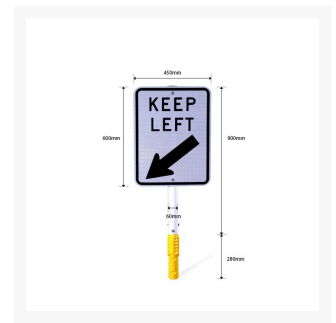

# Keep Left Sign 450 x 600mm Poly Flex Socket Mount

## Description

Poly-Flex™ flexible sign post is passively safe and recovers after repeated impacts. When hit by a vehicle, they absorb impacts before recovering to their original position. Comes complete with 450mm x 600mm Class1W reflective sign, 900mm post and mounting socket.

## Additional Information

---

Traffic Sign Size

600mm x 450mm