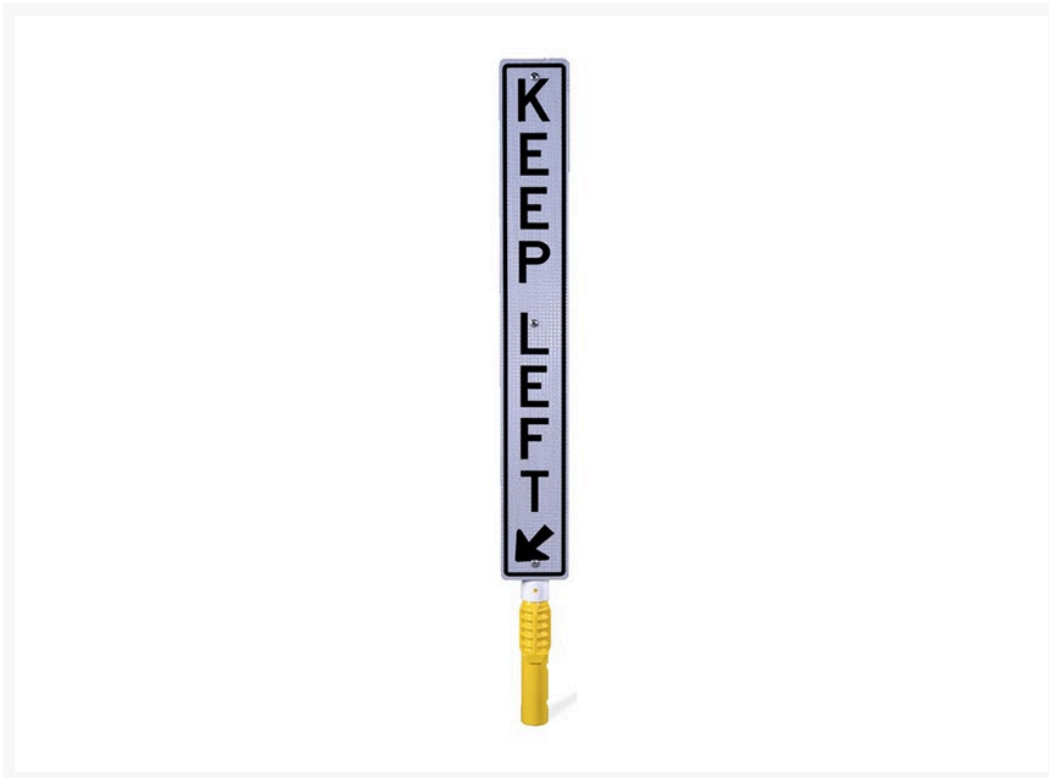

Keep Left Sign 150 x 1150mm Poly Flex Socket Mount

Product Images

Description

Poly-Flex™ flexible sign post is passively safe and recovers after repeated impacts. When hit by a vehicle, they absorb impacts, before recovering to their original position. Comes complete with 150 x 1150mm Class1W reflective sign, 1200mm post and mounting socket.

- Post Height: 1200mm
- **Made in Australia**

Additional Information

Traffic Sign Size

1150mm x 150mm