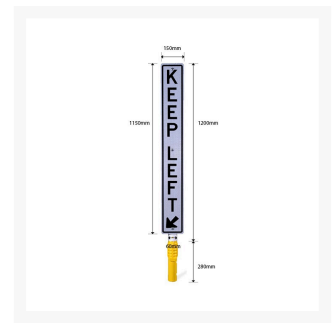

Keep Left Sign 150 x 1150mm Poly Flex Socket Mount

Product Images

Description

Poly-Flex™ flexible sign post is passively safe and recovers after repeated impacts. When hit by a vehicle, they absorb impacts, before recovering to their original position. Comes complete with 150 x 1150mm Class1W reflective sign, 1200mm post and mounting socket.

- Post Height: 1200mm
- **Made in Australia**

Additional Information

Traffic Sign Size

1150mm x 150mm