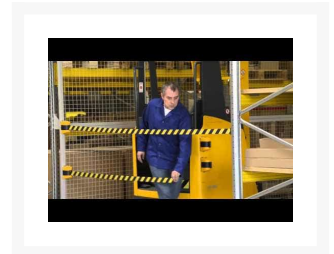

Magnetic Wall Mount Tensabarrier® Black

Product Images

Description

This is the perfect barrier to restrict access to the area you need to without taking up a lot of space. The black webbing is a stylish and flexible option, that is easy to use and install.

Tensabarrier® is the world's leading quality retractable barrier brand. Based in the UK and made to the strictest quality standards. Read more about Tensabarrier® [here](#).

Our popular Tensabarrier® magnetic wall mount barrier range now comes with a magnetic base and magnetic wall receiver! Great for permanent or temporary use in warehouses, hospitals or any other locations where you have a metal surface.

- Can even be attached to cars or forklifts.
- Available in three webbing sizes - 4.6, 7.7, and 8.5 metres.

- The magnetic base and receiver will work on any metal surface.
- Can be moved from location to location quickly and easily.
- Watch the video to see just how easy this magnetic barrier is to use!