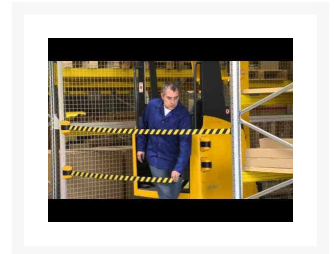

Magnetic Wall Mount Tensabarrier® Black/Yellow

Product Images

Description

This is the perfect barrier to restrict access to the area you need to without taking up a lot of space. The black and yellow webbing stands out, making this barrier a stylish and flexible option, that is easy to use and install.

Tensabarrier® is the world's leading quality retractable barrier brand. Based in the UK and made to the strictest quality standards. Read more about Tensabarrier® [here](#).

Our popular Tensabarrier® magnetic wall mount barrier range now comes with a magnetic base and magnetic wall receiver! Great for permanent or temporary use in warehouses, hospitals or any other locations where you have a metal surface.

- Can even be attached to cars or forklifts.
- Available in three webbing sizes - 4.6, 7.7, and 8.5 metres.

- The magnetic base and receiver will work on any metal surface.
- Can be moved from location to location quickly and easily.
- Watch the video to see just how easy this magnetic barrier is to use!