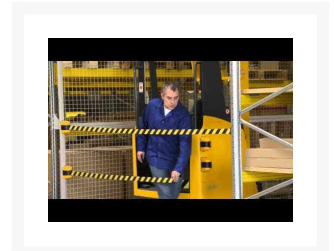

## Description

This is the perfect barrier to restrict access to the area you need to without taking up a lot of space. The red webbing stands out, making this barrier a stylish and flexible option, that is easy to use and install.

- Can even be attached to cars or forklifts.
- Available in three webbing sizes - 4.6, 7.7, and 8.5 metres.

- The magnetic base and receiver will work on any metal surface.
- Can be moved from location to location quickly and easily.
- Watch the video to see just how easy this magnetic barrier is to use!