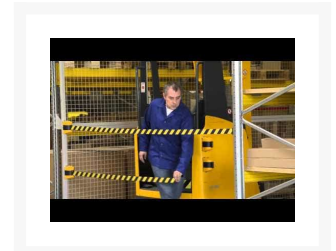

Magnetic Wall Mount Tensabarrier® Red

Product Images

Description

This is the perfect barrier to restrict access to the area you need to without taking up a lot of space. The red webbing stands out, making this barrier a stylish and flexible option, that is easy to use and install.

Tensabarrier® is the world's leading quality retractable barrier brand. Based in the UK and made to the strictest quality standards. Read more about Tensabarrier® [here](#).

Our popular Tensabarrier® magnetic wall mount barrier range now comes with a magnetic base and magnetic wall receiver! Great for permanent or temporary use in warehouses, hospitals or any other locations where you have a metal surface.

- Can even be attached to cars or forklifts.
- Available in three webbing sizes - 4.6, 7.7, and 8.5 metres.

- The magnetic base and receiver will work on any metal surface.
- Can be moved from location to location quickly and easily.
- Watch the video to see just how easy this magnetic barrier is to use!