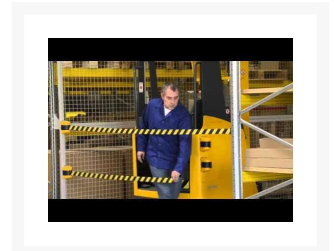

Magnetic Wall Mount Tensabarrier® Red/White

Product Images

Description

This is the perfect barrier to restrict access to the area you need to without taking up a lot of space. The red and white webbing stands out, making this barrier a stylish and flexible option, that is easy to use and install.

Tensabarrier® is the world's leading quality retractable barrier brand. Based in the UK and made to the strictest quality standards. Read more about Tensabarrier® [here](#).

Our popular Tensabarrier® magnetic wall mount barrier range now comes with a magnetic base and magnetic wall receiver! Great for permanent or temporary use in warehouses, hospitals or any other locations where you have a metal surface.

- Can even be attached to cars or forklifts.
- Available in three webbing sizes - 4.6, 7.7, and 8.5 metres.

- The magnetic base and receiver will work on any metal surface.
- Can be moved from location to location quickly and easily.
- Watch the video to see just how easy this magnetic barrier is to use!