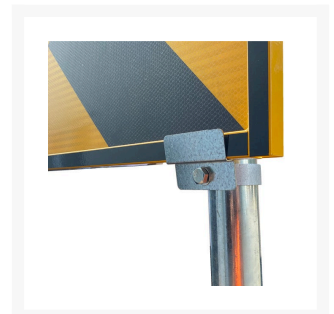

Single Sided Multi-Message Sign Frame Bracket

Product Images

Description

This single-sided aluminium sign bracket is perfect for when needing to secure frames and signage to posts.

- Used to secure Multi-Message Sign Frames and Boxed Edge signage to posts.
- Ideal for temporary traffic areas and work zones.
- 2 x brackets required per sign post.
- Suits 60mm ODI (50NB) sign post.