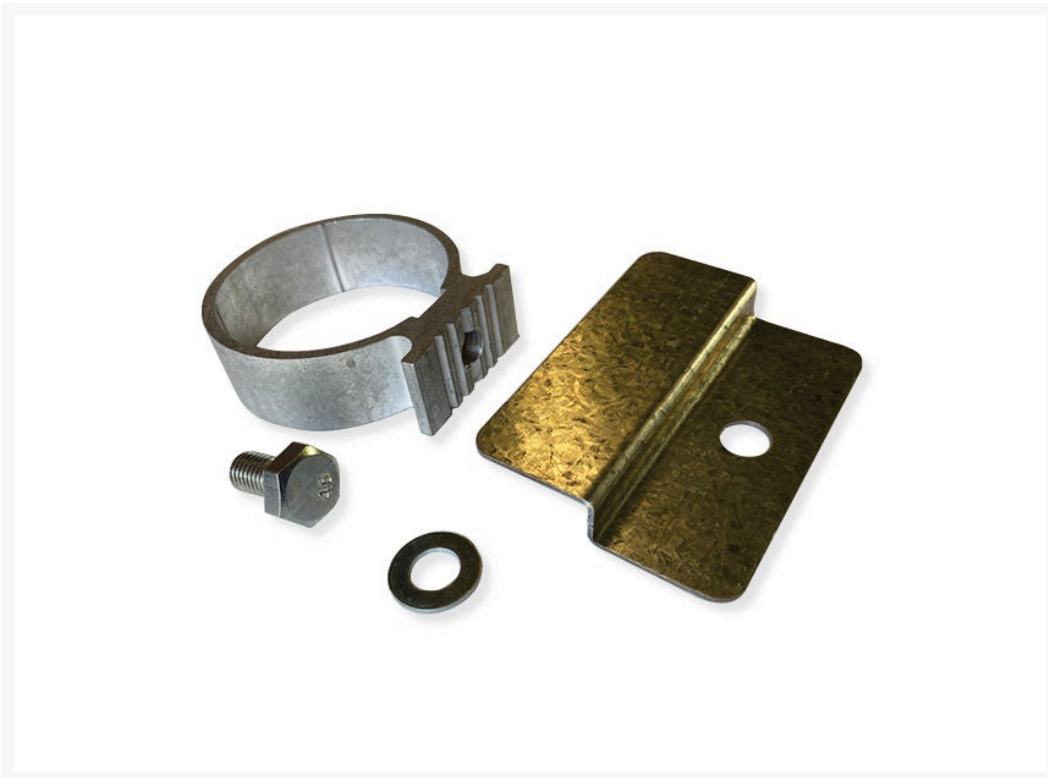

Single Sided Multi-Message Sign Frame Bracket

Product Images

Description

This single-sided aluminium sign bracket is perfect for when needing to secure frames and signage to posts.

- Used to secure Multi-Message Sign Frames and Boxed Edge signage to posts.
- Ideal for temporary traffic areas and work zones.
- 2 x brackets required per sign post.
- Suits 60mm ODI (50NB) sign post.