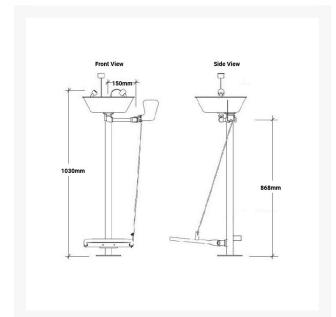

# Pedestal Mounted Eye Wash Station Stainless Steel Bowl

## Description

This Pedestal Mount 304 Stainless Steel Aerated Eye Wash with Bowl provides a high-level performance in the most demanding environments.

Product Notes:

- Highly durable **all Stainless Steel construction.**
- **Activated by Hand Push Flag or Interconnected Foot Pedal.**
- Stainless Steel Aerated Eye Wash
- Australian Manufactured to **Comply with AS4775-2007**