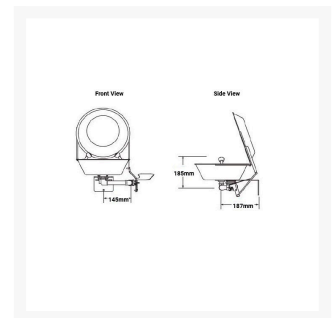

Wall Mounted Aerated Steel Bowl Eye Wash Station (With Hinged Cover)

Product Images

Description

This Pedestal Mount **304 Stainless Steel Aerated Eye Wash with Auto Opening Dust Cover**, *“Always Clean”* keeps the eye wash clean of any debris. High-level performance in the most demanding environments.