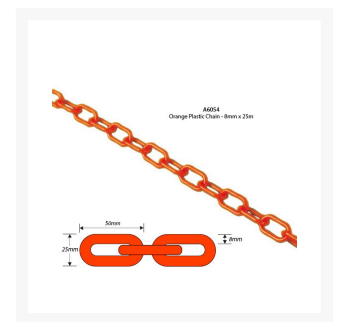

25m x 8mm Roll Fluoro Orange Plastic Chain

Product Images

Description

Use this plastic chain to section off areas or warn of hazards ahead.

- Can be used in conjunction with [Guideline Posts](#) or our [4 Sided Safety Cones](#) to expertly cordon-off areas.
- UV stabilised and highly durable.
- Can be used for both indoor and outdoor applications.
- Available in three great colour options.
- **Chain Length:**
 - Orange: 8mm x 25 metres**
 - Yellow: 8mm x 30 metres
 - Yellow/Black: 8mm x 25 metres

White: 8mm x 25 metres

Additional Information

Webbing Colour	Red
Colour	Orange
Barrier Length	25 metres
Barrier Width	8mm