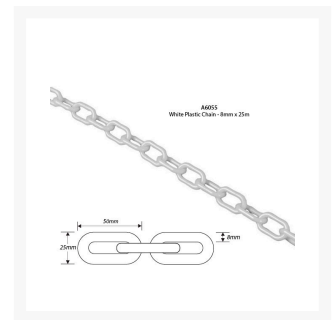

25m x 8mm Roll White Plastic Chain

Product Images

Description

Use this plastic chain to section off areas or warn of hazards ahead.

- Can be used in conjunction with [Guideline Posts](#) or our [4 Sided Safety Cones](#) to expertly cordon-off areas.
- UV stabilised and highly durable.
- Can be used for both indoor and outdoor applications.
- Available in three great colour options.
- **Chain Length:**
 - White: 8mm x 25 metres**
 - Yellow: 8mm x 30 metres
 - Yellow/Black: 8mm x 25 metres

Orange: 8mm x 25 metres

Additional Information

Colour	White
Barrier Length	25 metres
Barrier Width	8mm