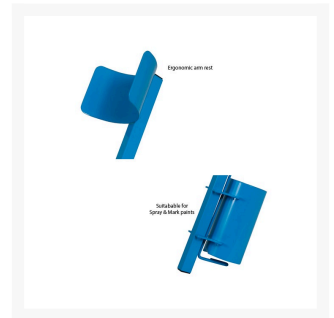

Long Arm Handle Marking Wand

Product Images

Description

Quickly and accurately mark out circles and other irregular shapes with our versatile Marking Wand.

- Great for smaller jobs around your car parks or building sites.
- Improves efficiency and makes the application less fatiguing while reducing back strain
- Works with a huge range of paint colours.
- Small size makes storage and handling easy.
- Suitable for use with Spray & Mark paints.