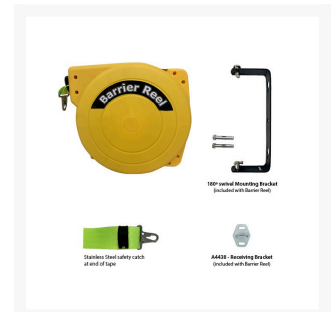

Hi-Vis Mini Barrier Reel Blue/White

Product Images

Description

These hi-vis mini barrier reels are ideally suited to industrial and commercial situations where a safety barrier is required to keep people from entering an unsafe or restricted area. Ideally used to restrict people from entering warehouse roller doors, forklift thoroughfares or to section off maintenance areas, among many other uses.

- **Easily mounted to a wall with the included brackets.**
- Barrier webbing can be pulled across and placed onto the receiving bracket on the opposite wall as required.
- Neat & tidy design means there is no loose webbing lying around or needs for manual

recoiling.

- Designed to easily and quickly retract when access is required by trucks or forklifts.
- Under constant tension with positive rewind action.
- Steel mounting bracket supplied allows 180° swivel action.

What's included?

- **1 x Mini Barrier Reel.**
- **1 x Mounting Bracket** suitable for wall mounting applications.
- **1 x Receiving Bracket** to secure the end of your tape to the wall.

Extras

Additional [Receiving Brackets](#) are available separately.