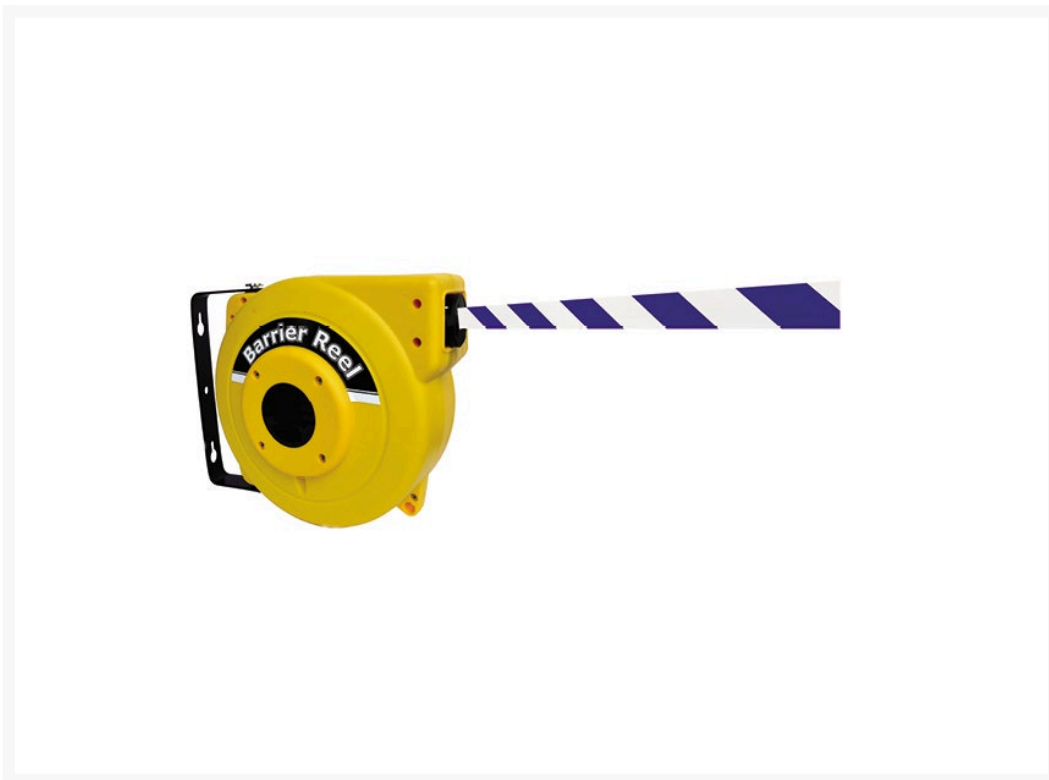

Hi-Vis Mini Barrier Reel Blue/White

Product Images

Description

These hi-vis mini barrier reels are ideally suited to industrial and commercial situations where a safety barrier is required to keep people from entering an unsafe or restricted area. Ideally used to restrict people from entering warehouse roller doors, forklift thoroughfares or to section off maintenance areas, among many other uses.

- **Easily mounted to a wall with the included brackets.**
- Barrier webbing can be pulled across and placed onto the receiving bracket on the opposite wall as required.
- Neat & tidy design means there is no loose webbing lying around or needs for manual

recoiling.

- Designed to easily and quickly retract when access is required by trucks or forklifts.
- Under constant tension with positive rewind action.
- Steel mounting bracket supplied allows 180° swivel action.

What's included?

- **1 x Mini Barrier Reel.**
- **1 x Mounting Bracket** suitable for wall mounting applications.
- **1 x Receiving Bracket** to secure the end of your tape to the wall.

Extras

Additional [Receiving Brackets](#) are available separately.