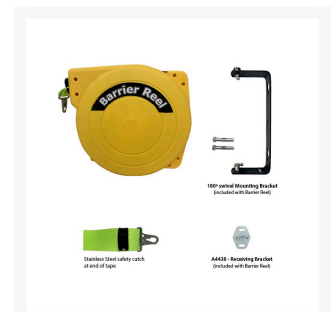

# Hi-Vis Mini Barrier Reel Fluoro Yellow/Black Caution

## Description

These hi-vis mini barrier reels are ideally suited to industrial and commercial situations where a safety barrier is required to keep people from entering an unsafe or restricted area. Ideally used to restrict people from entering warehouse roller doors, forklift thoroughfares or to section off maintenance areas, among many other uses.

- **Easily mounted to a wall with the included brackets.**
- Barrier webbing can be pulled across and placed onto the receiving bracket on the opposite wall as required.
- Neat & tidy design means there is no loose webbing lying around or needs for manual

recoiling.

- Designed to easily and quickly retract when access is required by trucks or forklifts.
- Under constant tension with positive rewind action.
- Steel mounting bracket supplied allows 180° swivel action.