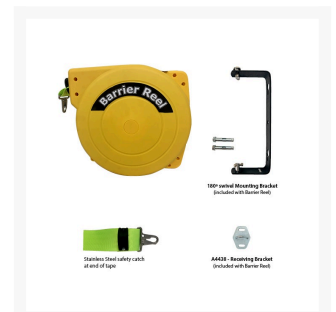

# Hi-Vis Mini Barrier Reel Fluoro Yellow

## Description

These hi-vis mini barrier reels are ideally suited to industrial and commercial situations where a safety barrier is required to keep people from entering an unsafe or restricted area. Ideally used to restrict people from entering warehouse roller doors, forklift thoroughfares or to section off maintenance areas, among many other uses.

- **Easily mounted to a wall with the included brackets.**
- Barrier webbing can be pulled across and placed onto the receiving bracket on the opposite wall as required.
- Neat & tidy design means there is no loose webbing lying around or needs for manual

recoiling.

- Designed to easily and quickly retract when access is required by trucks or forklifts.
- Under constant tension with positive rewind action.
- Steel mounting bracket supplied allows 180° swivel action.