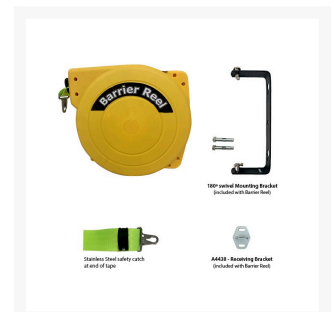

Hi-Vis Mini Barrier Reel Yellow/Black Caution

Product Images

Description

These hi-vis mini barrier reels are ideally suited to industrial and commercial situations where a safety barrier is required to keep people from entering an unsafe or restricted area. Ideally used to restrict people from entering warehouse roller doors, forklift thoroughfares or to section off maintenance areas, among many other uses.

- **Easily mounted to a wall with the included brackets.**
- Barrier webbing can be pulled across and placed onto the receiving bracket on the opposite wall as required.
- Neat & tidy design means there is no loose webbing lying around or needs for manual

recoiling.

- Designed to easily and quickly retract when access is required by trucks or forklifts.
- Under constant tension with positive rewind action.
- Steel mounting bracket supplied allows 180° swivel action.

What's included?

- **1 x Mini Barrier Reel.**
- **1 x Mounting Bracket** suitable for wall mounting applications.
- **1 x Receiving Bracket** to secure the end of your tape to the wall.

Extras

Additional [Receiving Brackets](#) are available separately.