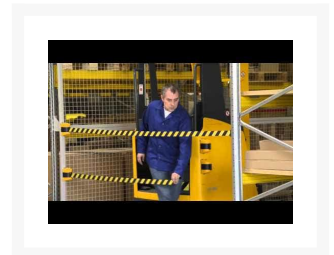

Magnetic Wall Mount Tensabarrier® Black/Yellow Caution Do Not Enter

Product Images

Description

The prominent message "CAUTION - DO NOT ENTER" is printed on both sides of the barrier webbing. This is the perfect barrier to restrict access to the area you need to without taking up a lot of space.

Tensabarrier® is the world's leading quality retractable barrier brand. Based in the UK and made to the strictest quality standards. Read more about Tensabarrier® [here](#).

Our popular Tensabarrier® Magnetic Wall Mount Barrier range now has a magnetic base and a magnetic wall receiver! Great for permanent or temporary use in warehouses, hospitals, or any other locations where you have a metal surface.

- It can even be attached to cars or forklifts.
- Available in 4.6 metres.
- The magnetic base and receiver will work on any metal surface.
- Can be moved from location to location quickly and easily.
- Watch the video to see how easy this magnetic barrier is to use!