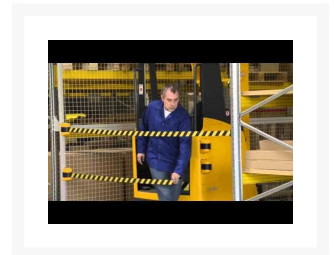

Magnetic Wall Mount Tensabarrier® Black/Yellow Danger Forklift Trucks

Product Images

Description

The prominent message "Danger Forklift Trucks" is printed on both sides of the barrier webbing. This is the perfect barrier to restrict access to the area where your forklifts are in use.

Tensabarrier® is the world's leading quality retractable barrier brand. Based in the UK and made to the strictest quality standards. Read more about Tensabarrier® [here](#).

Our popular Tensabarrier® Magnetic Wall Mount Barrier range now has a magnetic base and a magnetic wall receiver! Great for permanent or temporary use in warehouses, hospitals, or any other locations where you have a metal surface.

- It can even be attached to cars or forklifts.
- Available in 4.6 metres.
- The magnetic base and receiver will work on any metal surface.
- Can be moved from location to location quickly and easily.
- Watch the video to see how easy this magnetic barrier is to use!