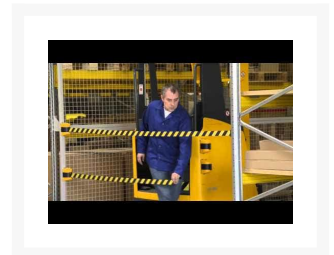

Magnetic Wall Mount Tensabarrier® Red/White No Entry

Product Images

Description

The prominent message " NO ENTRY" is printed on both sides of the barrier webbing. This is the perfect barrier to restrict access to the area you need it.

Tensabarrier® is the world's leading quality retractable barrier brand. Based in the UK and made to the strictest quality standards. Read more about Tensabarrier® [here](#).

Our popular Tensabarrier® Magnetic Wall Mount Barrier range now has a magnetic base and a magnetic wall receiver! Great for permanent or temporary use in warehouses, hospitals, or any other locations where you have a metal surface.

- It can even be attached to cars or forklifts.
- Available in 4.6 metres.
- The magnetic base and receiver will work on any metal surface.
- Can be moved from location to location quickly and easily.
- Watch the video to see how easy this magnetic barrier is to use!