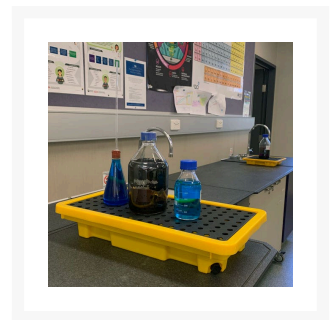

## Description

This compact Small Drum Spill Deck is ideal for collecting leaks and spills from small bottles, containers or beakers. Makes the decanting of liquids a far safer and cleaner process.

- Compact design is ideal for lab benchtops, tables and other small working areas.
- 20-litre sump capacity provides adequate secondary containment for liquids handled in small quantities.
- High-visibility exterior that is resistant to a wide range of industrial liquids.
- Individual benchtop spill trays can be connected together with a handy interlocking function.
- The removable grate allows the tray to be cleaned quickly and easily.
- Units are nestable (can fit inside each other) for easy storage when required.
- Ideal for indoor applications but suitable for outdoors if required.

- Colour: High-visibility yellow tray with black grate.
- Manufactured using tough polyethylene construction.
- Load capacity: 45kg
- Weighs only 1.9kg