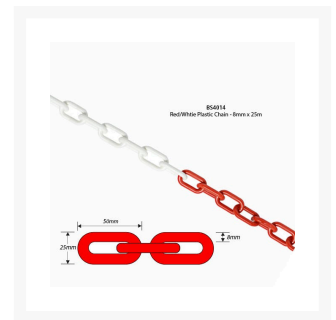

25m x 8mm Roll Red/White Plastic Chain

Product Images

Description

Use this plastic chain to section off areas or warn of hazards ahead.

- Can be used in conjunction with [Guideline Posts](#) or our [4 Sided Safety Cones](#) to expertly cordon-off areas.
- UV stabilised and highly durable.
- Can be used for both indoor and outdoor applications.
- Available in five great colour options.
- **Chain Length:**
 - Red/White: 8mm x 25 metres**
 - Yellow: 8mm x 30 metres
 - Yellow/Black: 8mm x 25 metres

Orange Fluoro: 8mm x 25 metres
White: 8mm x 25 metres

Additional Information

Colour	Red/White
Barrier Length	25 metres
Barrier Width	8mm