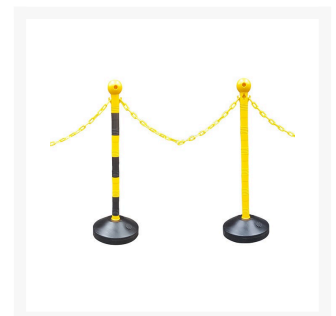

30m x 8mm Roll Yellow Plastic Chain

Product Images

Description

Use this plastic chain to section off areas or warn of hazards ahead.

- Can be used in conjunction with [Guideline Posts](#) or our [4 Sided Safety Cones](#) to expertly cordon-off areas.
- UV stabilised and highly durable.
- Can be used for both indoor and outdoor applications.
- Available in three great colour options.

- **Chain Length:**

- **Yellow: 8mm x 30 metres**

- Red/White: 8mm x 25 metres

- Yellow/Black: 8mm x 25 metres

Additional Information

Colour	Yellow
Barrier Length	30 metres
Barrier Width	8mm