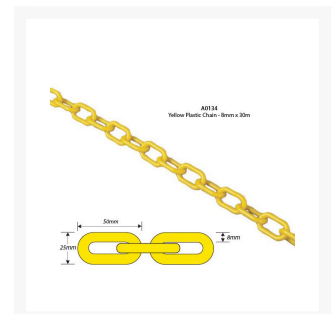

30m x 8mm Roll Yellow Plastic Chain

Product Images

Description

Use this plastic chain to section off areas or warn of hazards ahead.

- Can be used in conjunction with [Guideline Posts](#) or our [4 Sided Safety Cones](#) to expertly cordon-off areas.
- UV stabilised and highly durable.
- Can be used for both indoor and outdoor applications.
- Available in three great colour options.

- **Chain Length:**

- **Yellow: 8mm x 30 metres**

- Red/White: 8mm x 25 metres

- Yellow/Black: 8mm x 25 metres

Additional Information

Colour	Yellow
Barrier Length	30 metres
Barrier Width	8mm