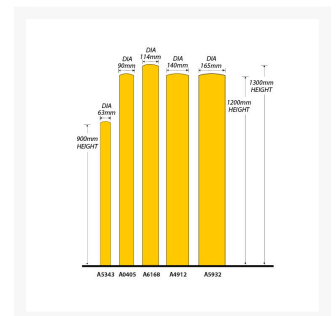

114mm Surface Mount Steel Bollard

Product Images

Description

These surface mounted bollards are perfect for protecting buildings, entrance ways and machinery.

- Designed to withstand impact from cars, trucks and forklifts.
- Powder-coated for enhanced performance in indoor and outdoor conditions.
- **Suitable for Disabled Parking bays where 1300mm height above ground is specified.**
- Colour: Yellow
- Diameter: 114mm
- Height: 1300mm
- Weight: 16.5kg
- Fixes to a surface via 4 x bolt holes.
- **Bolts are supplied separately. We recommend the [A4467 Sleeve Anchor Bolts](#) for concrete and**

the A4918 Hilti Anchor Bolts for bitumen applications.

Additional Information

Bollard Type	Permanent
Bollard Diameter	114mm
Bollard Height	1300mm
Bollard Colour	Yellow
Bollard Material	Steel
Bollard Mounting Type	Surface Mount