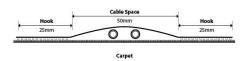

Black Secure Cord

Product Images

Description

The Secure Cord new product secures wires and cables to carpeted areas reducing the possibility of tripping or falling.

- Secure Cord grips so tightly to all loop pile carpeted surfaces that it won't be dislodged by commercial cleaners or vacuums.
- Sleek one-piece construction gives Secure Cord a professional appearance suitable for boardrooms and offices.
- Tough polymer construction means it will stand up to tougher applications including job sites and construction zones.
- Can be rolled up and reused thousands of times without reduction in performance.

- 3 sizes available: 2m, 10m and 25m (25m roll comes in a handy box).
- Colour: Black

Also available in **yellow**.

Product Options

Cord Length:	2m
	10m
	25m