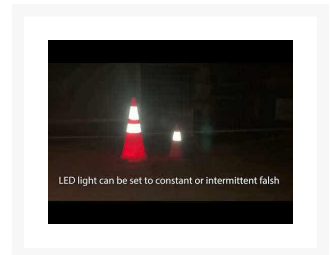

Large Collapsible Traffic Cone

Product Images

Description

This collapsible cone is ideal for marking hazardous areas temporarily.

Product Notes:

- Includes 2 reflective stripes.
- Can be set at varying heights depending on requirements.
- Store flat for easy storage.
- Includes internal LED light that can be set at intermittent flash or constant. Batteries included.
- For added visibility, we recommend purchasing an additional LED Top Light.