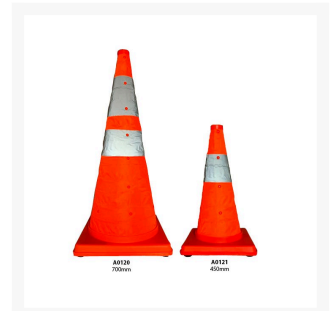

Large Collapsible Traffic Cone

Product Images

Description

This collapsible cone is ideal for marking hazardous areas temporarily.

Product Notes:

- Includes 2 reflective stripes.
- Can be set at varying heights depending on requirements.
- Store flat for easy storage.
- Includes internal LED light that can be set at intermittent flash or constant. Batteries included.
- For added visibility, we recommend purchasing an additional LED Top Light.

- Handy carry bag also included.
- Height: 700mm
- Base Size: 320mm x 320mm
- Weight: 2kg

*Bulky Item. Shipping charges apply.