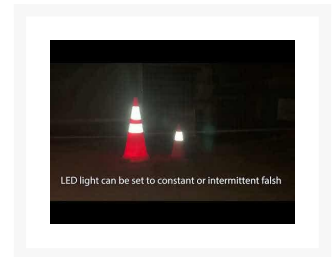

## Description

This small collapsible cone is ideal for marking hazardous areas temporarily.

Product Notes:

- Fitted with 1 reflective stripe.
- Can be set at varying heights depending on requirements.
- Store flat for easy storage.
- Includes internal LED light that can be set at intermittent flash or constant. Batteries included.
- For added visibility, we recommend purchasing an additional LED Top Light.