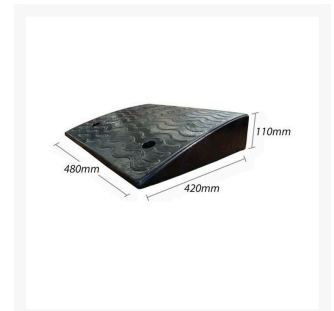

Kerb Ramp Rubber (420mm Wide)

Product Images

Description

This hard-wearing Heavy Duty Vehicle Kerb Ramp is designed to provide safe access for vehicles and wheeled trolleys.

- Features a durable anti-slip pattern surface they can also be secured into place using the 2 integrated mounting holes.
- The heavy-duty rubber curb ramp allows vehicle, pedestrian and trolley access over roadside kerbs.
- Rubber Kerb Ramp's are designed for roadside kerbs and gutters only.
- Length: 480mm x Width: 420mm x Height: 110mm
- Weight: 14kg