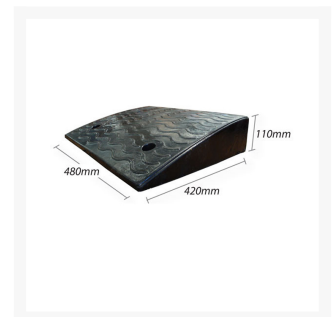

Kerb Ramp Rubber (420mm Wide)

Product Images

Description

This hard-wearing Heavy Duty Vehicle Kerb Ramp is designed to provide safe access for vehicles and wheeled trolleys.

- Features a durable anti-slip pattern surface they can also be secured into place using the 2 integrated mounting holes.
- The heavy-duty rubber curb ramp allows vehicle, pedestrian and trolley access over roadside kerbs.
- Rubber Kerb Ramp's are designed for roadside kerbs and gutters only.
- Length: 480mm x Width: 420mm x Height: 110mm
- Weight: 14kg