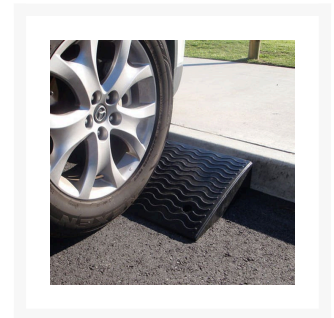

Kerb Ramp Rubber (420mm Wide)

Product Images

Description

This hard-wearing Heavy Duty Vehicle Kerb Ramp is designed to provide safe access for vehicles and wheeled trolleys.

- Features a durable anti-slip pattern surface they can also be secured into place using the 2 integrated mounting holes.
- The heavy-duty rubber curb ramp allows vehicle, pedestrian and trolley access over roadside kerbs.
- Rubber Kerb Ramp's are designed for roadside kerbs and gutters only.
- Length: 480mm x Width: 420mm x Height: 110mm
- Weight: 14kg

Additional Notes:

- For doorway access ramps to suit wheelchairs and mobility scooters please see our Access Ramps. Alternatively, contact Bronson Safety on 1300 095 701 for assistance.

- Rubber Kerb Ramp's are available to companies ONLY. As Bronson Safety operates Business to Business (B2B), we do not supply these items to the public. Item cannot be despatched to residential addresses. We apologise for any inconvenience.