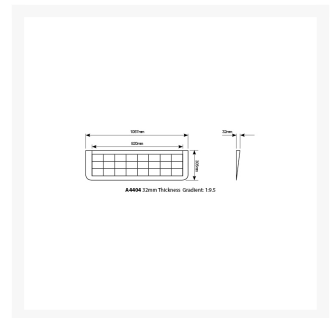

Access Ramp (32mm Height)

Product Images

Description

Eliminate trip hazards on steps or to provide access for doorways and entrances.

- Very effective ramp for wheelchairs, mobility scooters and trolleys.
- Manufactured from high quality recycled rubber.
- Ideal for hospitals, retail stores, aged facilities, schools & office buildings.
- Also doubles as a great trip prevention method for pedestrians.
- **Width: 1067mm x Length: 305mm x Height: 32mm**
- Gradient 1:9.5