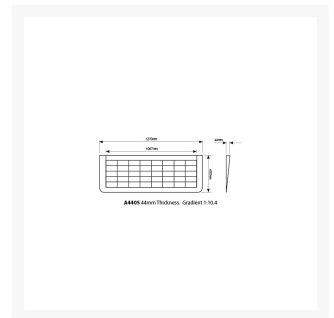

Access Ramp (44mm Height)

Product Images

Description

Eliminate trip hazards on steps or to provide access for doorways and entrances.

- Very effective ramp for wheelchairs, mobility scooters and trolleys.
- Manufactured from high quality recycled rubber.
- Ideal for hospitals, retail stores, aged facilities, schools & office buildings.
- Also doubles as a great trip prevention method for pedestrians.
- **Width: 1270mm x Length: 457mm x Height: 44mm**
- Gradient 1:10.4