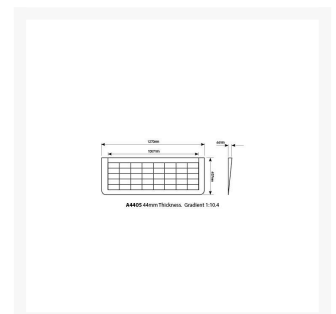

Access Ramp (44mm Height)

Product Images

Description

Eliminate trip hazards on steps or to provide access for doorways and entrances.

- Very effective ramp for wheelchairs, mobility scooters and trolleys.
- Manufactured from high quality recycled rubber.
- Ideal for hospitals, retail stores, aged facilities, schools & office buildings.
- Also doubles as a great trip prevention method for pedestrians.
- **Width: 1270mm x Length: 457mm x Height: 44mm**
- Gradient 1:10.4